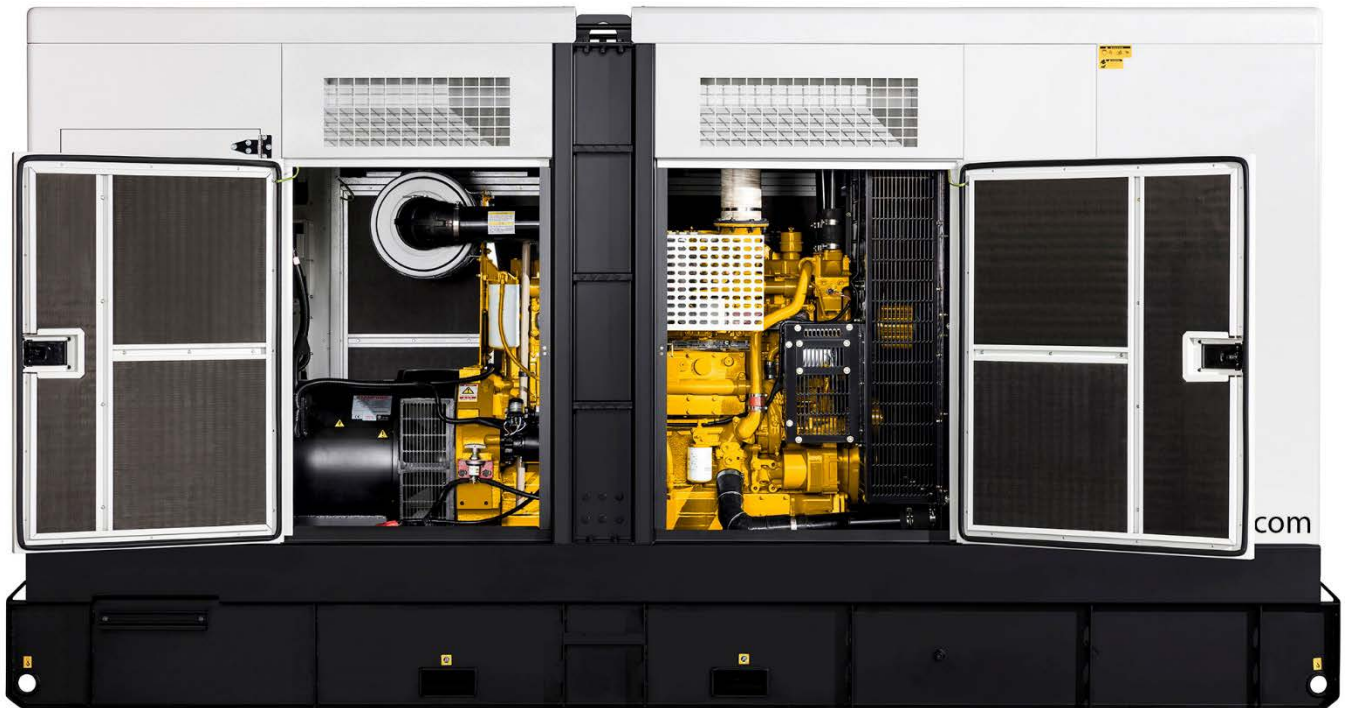

Diesel Generators 10 - 3200 Kw | Alternators 5 - 3500 Kva | Transfer Switches | Fuel Tanks | Trailers | Engine Parts | Alternator Parts
SDMO | KOHLER | BROADCROWN | HIPOWER | JOHN DEERE | CUMMINS | PERKINS | MITSUBISHI | VOLVO | STAMFORD | LEROY SOMER

RIGHT SIDE VIEW