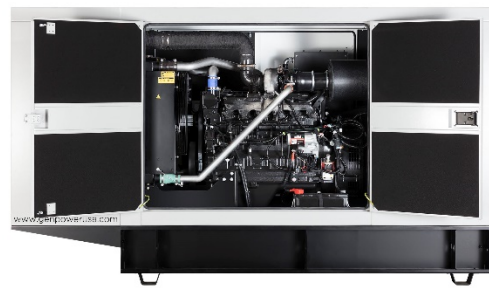

GP-6090

Weatherproof / Super Silent Enclosure

STANDARD FEATURES

- 12 gauge electro-zinc powder coated steel for maximum corrosion resistance (Phosphatizing degreasing, Non-chromic passivation, Osmosis purified rinsing and High durability polyester resin thermosetting powder paint)
- 29dB(A) Internal-mounted critical silencer and flexible exhaust connector offering maximum component life and operator safety
- Fade-, scratch-, and corrosion-resistant. Automotive-grade textured finish resulting in advanced corrosion and abrasion protection as well as enhanced edge coverage and color retention
- Up to 51mm (2in) Acoustic insulation with hydrocarbon sealing film that meets FMVSS 302 flammability classification and repels moisture absorption
- Interchangeable modular panel construction. Allows complete serviceability or replacement without compromising enclosure design
- Service access. Multi-personnel doors for easy access to generator set controller, breaker and service points
- Externally mounted emergency stop button, Single point lifting hook and Tamper proof "securit" viewing control window
- Cooling air discharge. Weather protective design featuring a vertical air discharge outlet grille. Redirects cooling air up and above enclosure to reduce ambient noise
- Cooling/combustion air intake with a horizontal air inlet. Sized for maximum cooling airflow
- Heavy duty Polyamide plastic hinges, Dichromate galvanized bolting and Stainless steel rivets for lifetime longevity
- Meets and exceeds NFX41002 Salt spray test, NFT30049 UV Performance test, NFT30038 Paint adhesion test and 2000/14EC Low sound directives

GENERAL POWER LIMITED, INC

9930 NW 21st Street / Miami, Florida 33172 / USA

(P) 305 471 9566 (P) 1 888 POWERS8

Diesel Generators 10 - 3200 Kw | Alternators 5 - 3500 Kva | Transfer Switches | Fuel Tanks | Trailers | Engine Parts | Alternator Parts
SDMO | KOHLER | BROADCROWN | HIPOWER | JOHN DEERE | CUMMINS | PERKINS | MITSUBISHI | VOLVO | STAMFORD | LEROY SOMER