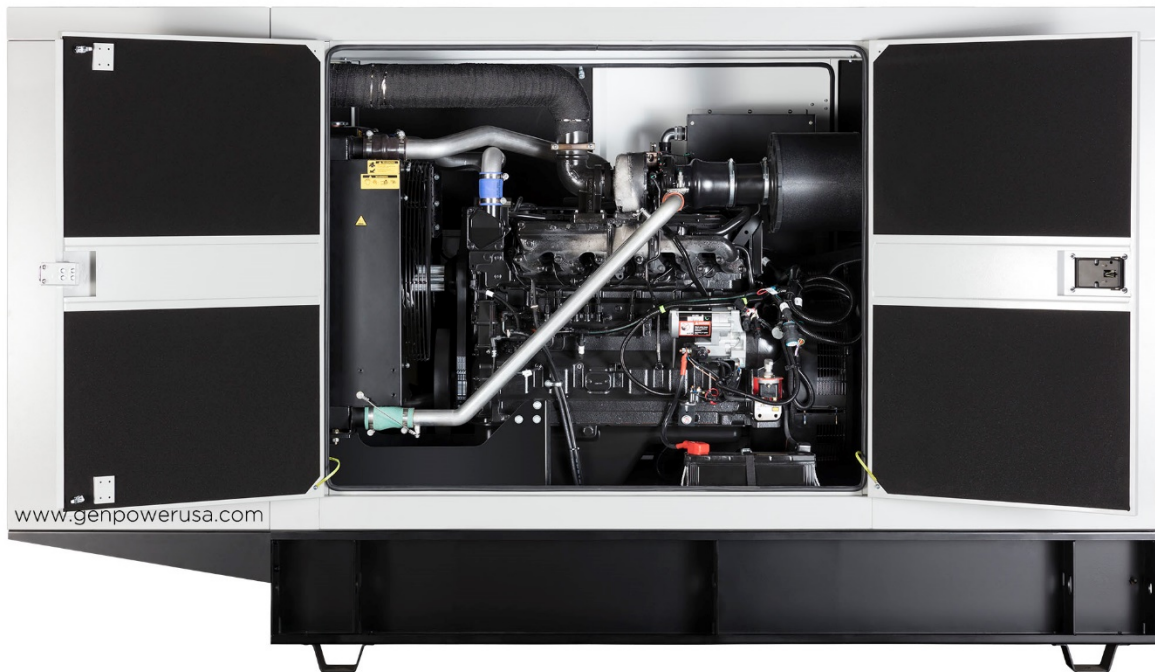

LEFT SIDE VIEW

GENERAL POWER LIMITED, INC

9930 NW 21st Street / Miami, Florida 33172 / USA

(P) 305 471 9566 (P) 1 888 POWER58

www.genpowerusa.com www.dieselgeneratorsmiami.com generators@genpowerusa.com