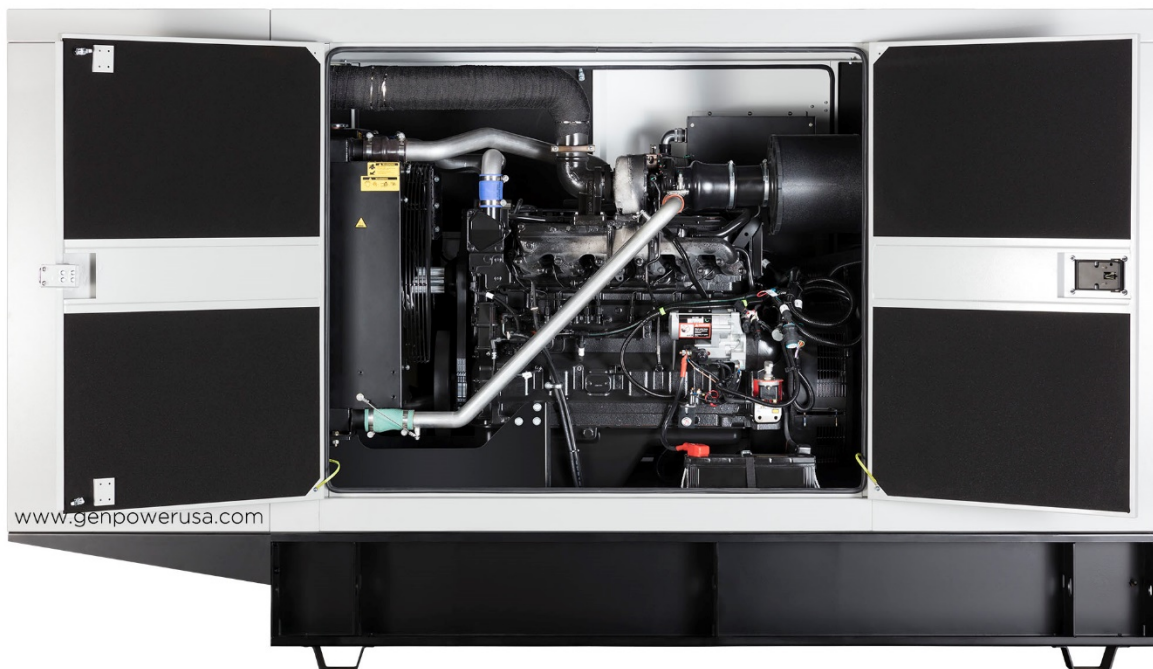

LEFT SIDE VIEW

GENERAL POWER LIMITED, INC

9930 NW 21st Street / Miami, Florida 33172 / USA

(P) 305 471 9566 (P) 1 888 POWER58

www.genpowerusa.com www.dieselgeneratorsmiami.com generators@genpowerusa.com