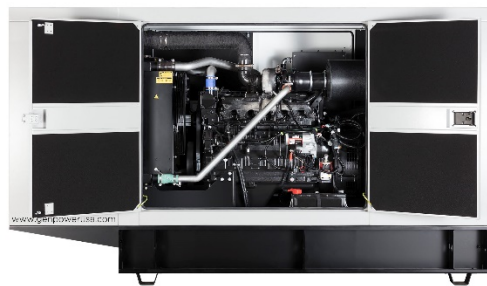

GP-6068

Weatherproof / Super Silent Enclosure

STANDARD FEATURES

- 12 gauge electro-zinc powder coated steel for maximum corrosion resistance (Phosphatizing degreasing, Non-chromic passivation, Osmosis purified rinsing and High durability polyester resin thermosetting powder paint)
- 29dB(A) Internal-mounted critical silencer and flexible exhaust connector offering maximum component life and operator safety
- Fade-, scratch-, and corrosion-resistant. Automotive-grade textured finish resulting in advanced corrosion and abrasion protection as well as enhanced edge coverage and color retention
- Up to 51mm (2in) Acoustic insulation with hydrocarbon sealing film that meets FMVSS 302 flammability classification and repels moisture absorption
- Interchangeable modular panel construction. Allows complete serviceability or replacement without compromising enclosure design
- Service access. Multi-personnel doors for easy access to generator set controller, breaker and service points
- Externally mounted emergency stop button, Single point lifting hook and Tamper proof "securit" viewing control window
- Cooling air discharge. Weather protective design featuring a vertical air discharge outlet grille. Redirects cooling air up and above enclosure to reduce ambient noise
- Cooling/combustion air intake with a horizontal air inlet. Sized for maximum cooling airflow
- Heavy duty Polyamide plastic hinges, Dichromate galvanized bolting and Stainless steel rivets for lifetime longevity
- Meets and exceeds NFX41002 Salt spray test, NFT30049 UV Performance test, NFT30038 Paint adhesion test and 2000/14EC Low sound directives

Diesel Generators 10 - 3200 Kw | Alternators 5 - 3500 Kva | Transfer Switches | Fuel Tanks | Trailers | Engine Parts | Alternator Parts
SDMO | KOHLER | BROADCAST | HIPOWER | JOHN DEERE | CUMMINS | PERKINS | MITSUBISHI | VOLVO | STAMFORD | LEROY SOMER