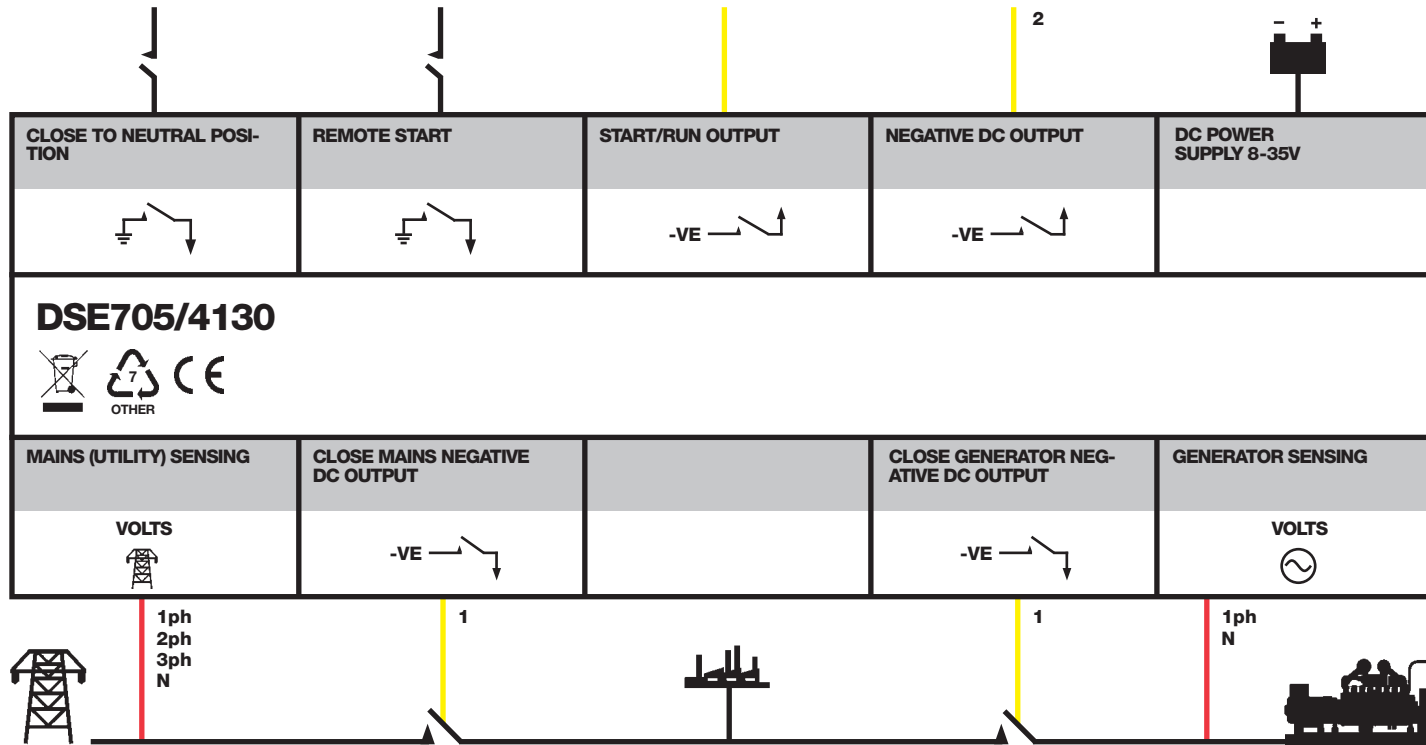

# DSE705/4130

## AUTO TRANSFER SWITCH

ALL OUTPUTS ARE -VE SWITCHING SOLID STATE