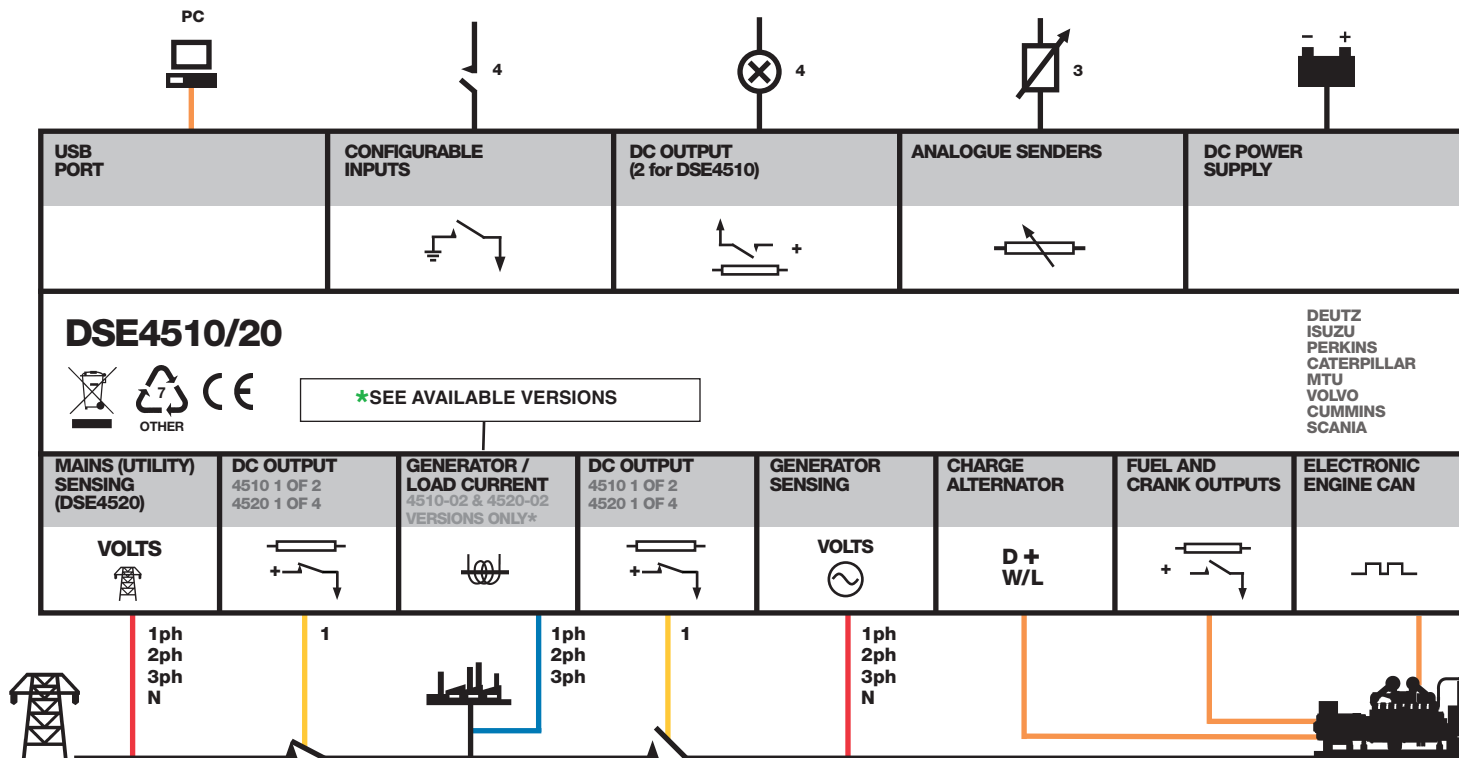

# DSE4510/20

## AUTO START AND AUTO MAINS FAILURE CONTROL MODULES

### \*AVAILABLE VERSIONS

- 4510-01 Auto Start
- 4510-02 Auto Start with current measurement
- 4520-01 Auto Mains Failure
- 4520-02 Auto Mains Failure with current measurement