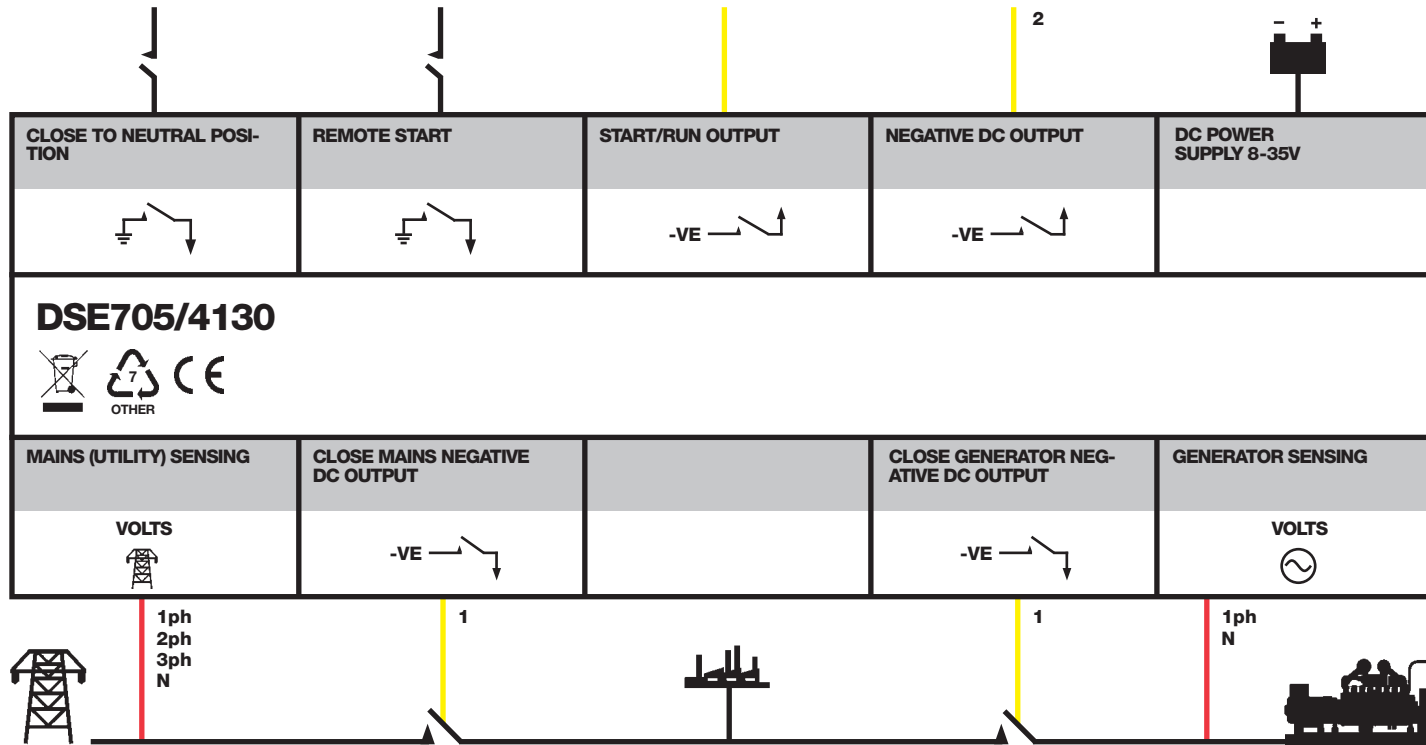

DSE705/4130

AUTO TRANSFER SWITCH

ALL OUTPUTS ARE -VE SWITCHING SOLID STATE