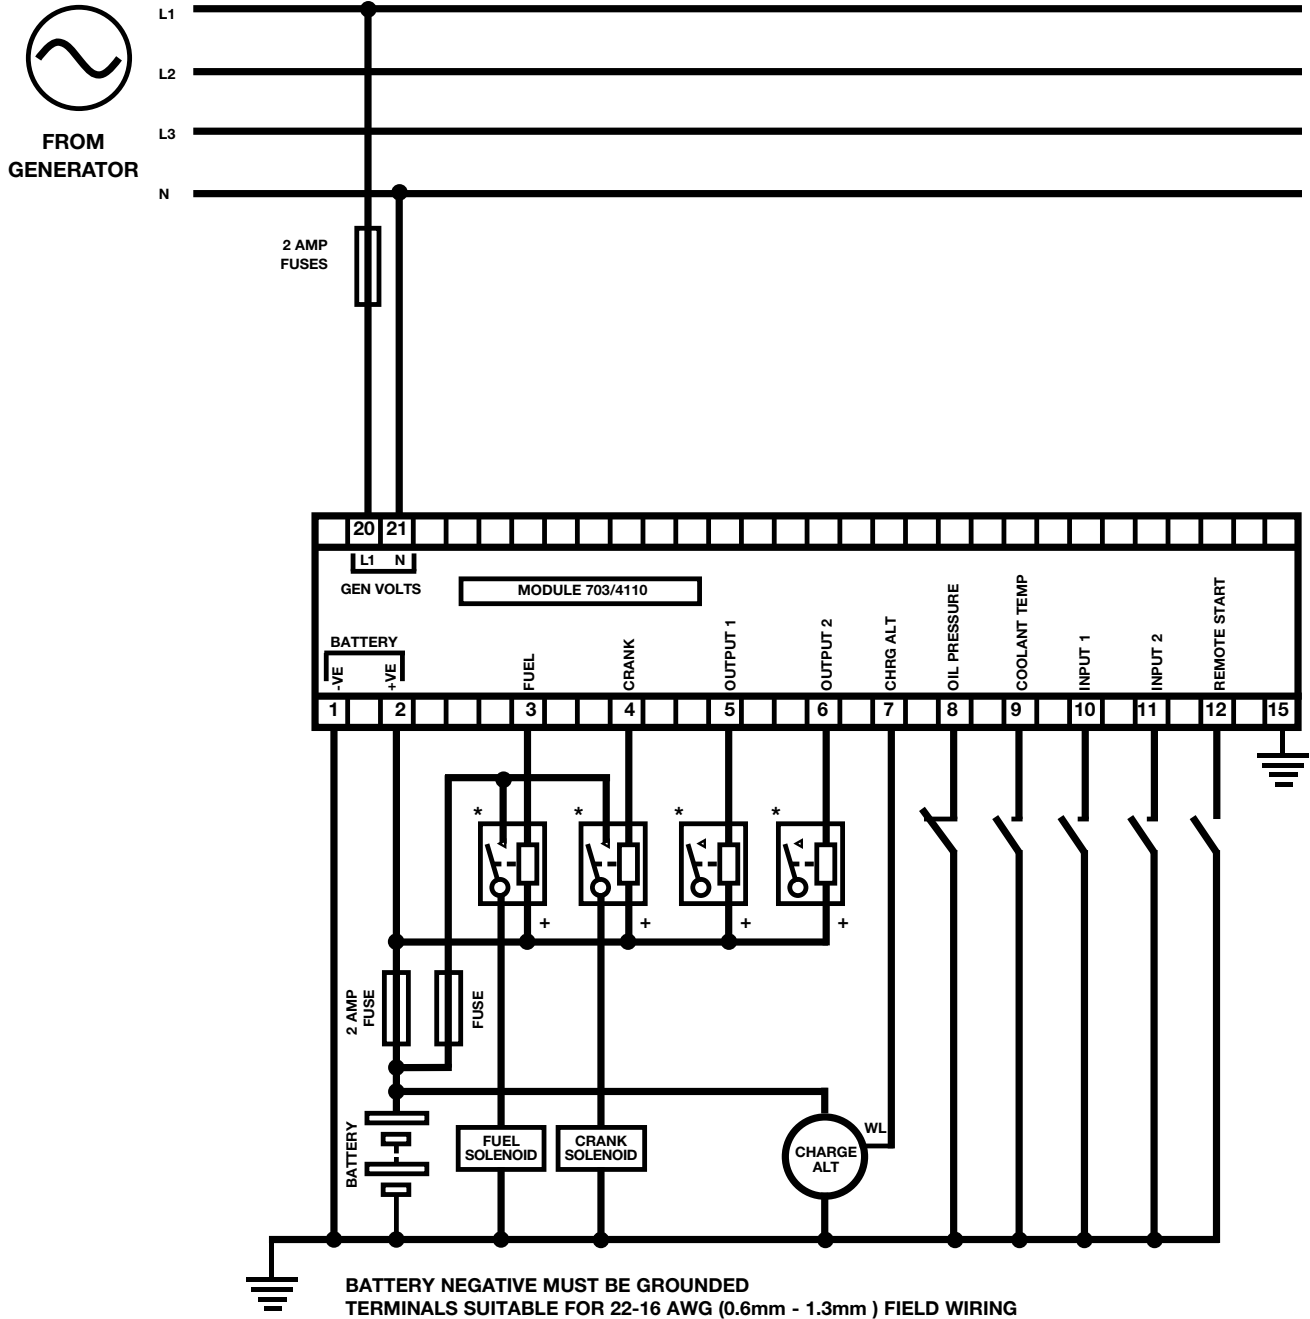

# DSE4110 DIAGRAM.

\* NOTE. ALL THE OUTPUTS ARE SOLID STATE AND ARE NEGATIVE SWITCHING

**WEBSITE**

www.deepseapl.com

**CALL US TODAY**  
1-888-POWER-58

**REQUEST A QUOTE**  
parts@genpowerusa.com

**SHOP ONLINE**  
www.genpowerusa.com