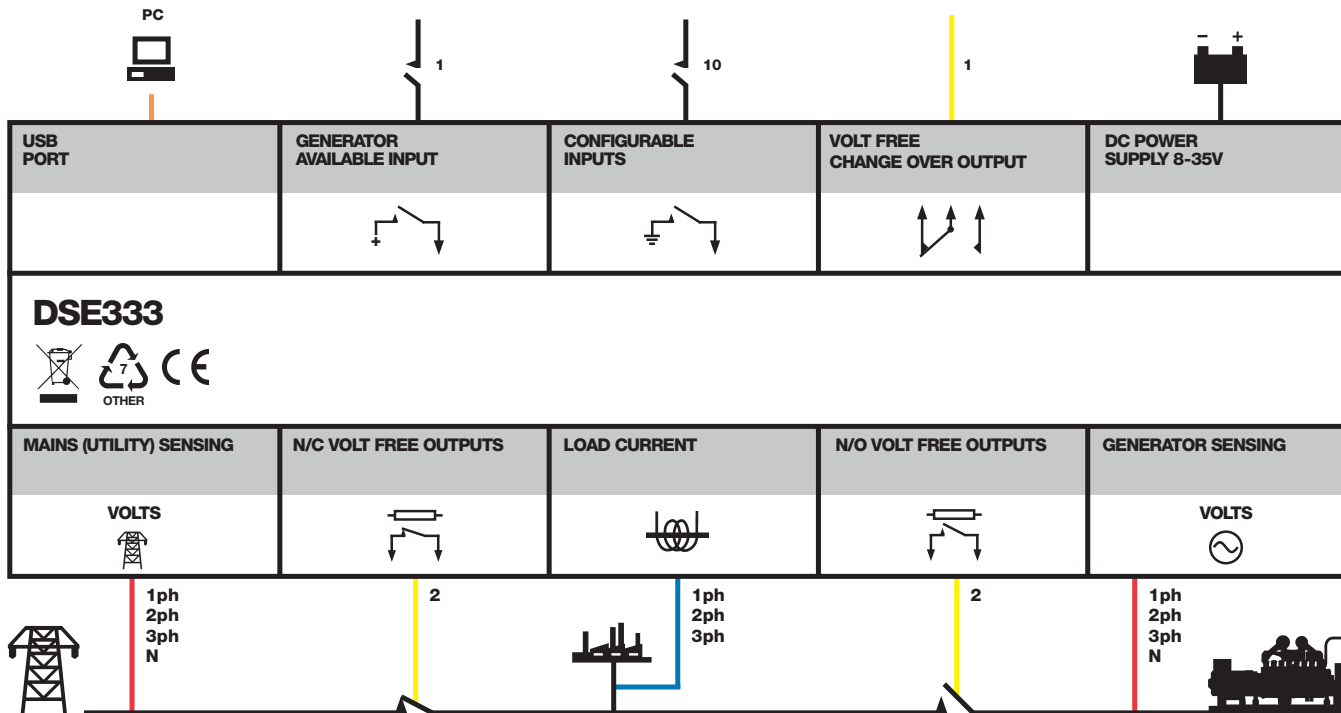

DSE333

AUTO TRANSFER SWITCH CONTROL MODULE

ISSUE 2

CALL US TODAY
1-888-POWER-58
CALL US TODAY
1-888-POWER-58

REQUEST A QUOTE
parts@genpowerusa.com
REQUEST A QUOTE
parts@genpowerusa.com

SHOP ONLINE
www.genpowerusa.com
SHOP ONLINE
www.genpowerusa.com